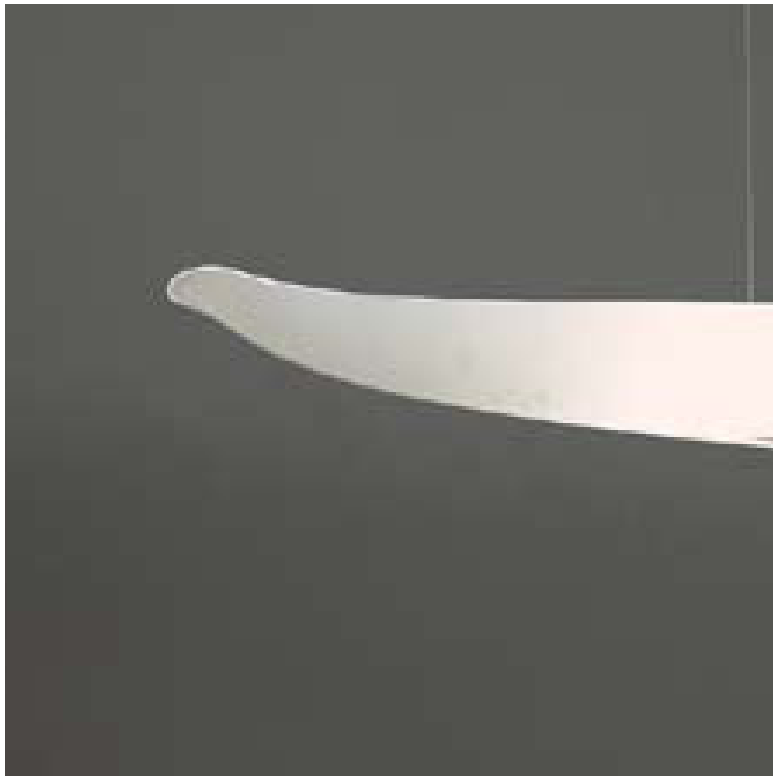

FLAVER

KA.new

Flaver design

SOSPENSIONE / HANGING LAMP

KA.NEW

MAX

Vetro opalino satinato o nero satinato. Finiture cromo
Opal satin glass or black satin glass. *Chrome finishings*

MAX 2x55W PL 2G11 