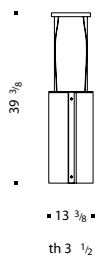

Last.One

Flaver design

SOSPENSIONE / HANGING LAMP

LAST ONE

Vetro extrabianco satinato
Finiture bianco, nero, cromo e oro
Extrawhite satin glass
White, black, chrome and gold finishings

10.169 bianco / white
10.170 nero / black
10.171 cromo / chrome
10.172 oro / gold

MAX 2x24W PL 2G11 