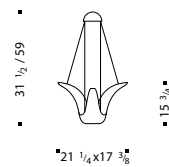

FLAVER

Light Dream

Marino Bergamin design

SOSPENSIONE / HANGING LAMP

LIGHT DREAM

10.006/US

Vetro extrabianco satinato. Finiture cromo
Extrawhite satin glass. Chrome finishings

MAX 1x200W R7s 117 mm