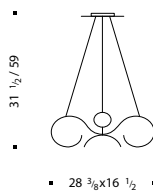

FLAVER

Space

Marino Bergamin design

SOSPENSIONE / HANGING LAMP

SPACE

10.011/US

Vetro extrabianco satinato. Finiture cromo
Extrawhite satin glass. Chrome finishings

MAX 1x300W R7s 117 mm 