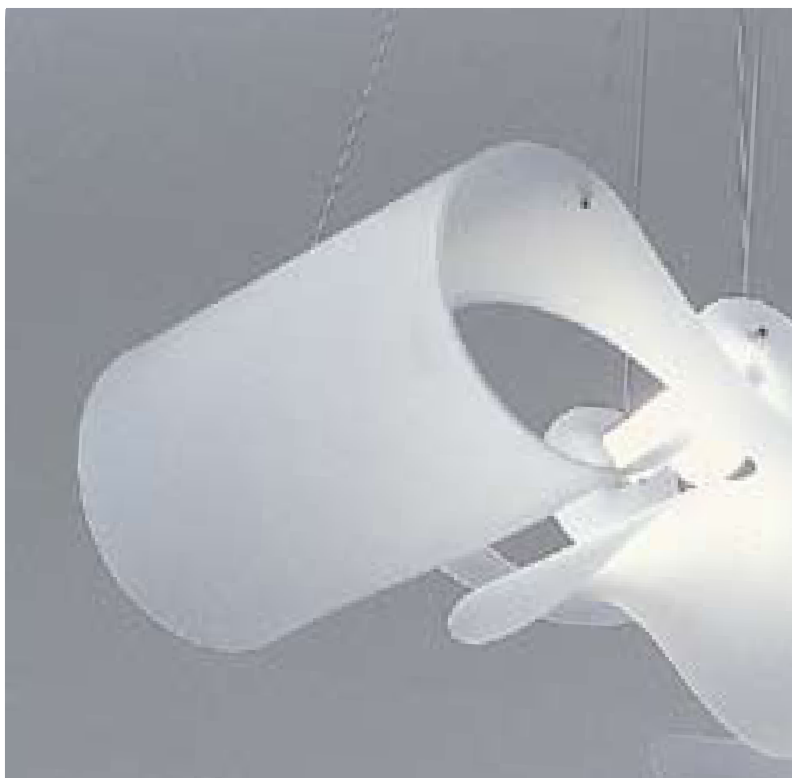

FLAVER

Space

Marino Bergamin design

SOSPENSIONE / HANGING LAMP

SPACE

10.011/US

Vetro extrabianco satinato. Finiture cromo
Extrawhite satin glass. Chrome finishings

MAX 1x300W R7s 117 mm 